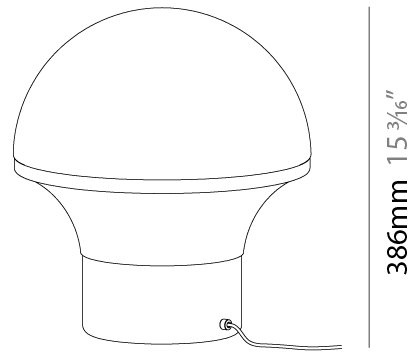

GENERAL

Series: Geysler
Brand: Milan
Division: Design
Mounting Type: Portable
Mounting Location: Table
Subcategory: Table

PHYSICAL

Shape: Abstract
Diameter (mm): 234
Diameter (in): 9 ³/₁₆"
Height (mm): 252
Height (in): 9 ¹⁵/₁₆"
Light Distribution: Omnidirectional
Weight (kg): 4.1
Weight (lbs): 8.999
Diffuser: Satin Opal Acid-Etched Blown Glass
Fixture Finish: BLK
Fixture Material: Stainless Steel
Upon Request: Bolt Down

GENERAL

Series: Geysler
Brand: Milan
Division: Design
Mounting Type: Portable
Mounting Location: Table
Subcategory: Table

PHYSICAL

Shape: Abstract
Diameter (mm): 352
Diameter (in): 13 7/8
Height (mm): 386
Height (in): 15 3/16
Light Distribution: Omnidirectional
Weight (kg): 5.0
Weight (lbs): 10.999
Diffuser: Satin Opal Acid-Etched Blown Glass
Fixture Finish: BLK
Fixture Material: Stainless Steel
Upon Request: Bolt Down

ELECTRICAL

Number of Lamps: 1
Lamp Type: LED Retrofit
Lamp Shape: A19
Bulb Included: Bulb Not Included
Total Output Wattage (W): 12
Max. Wattage Per Lamp (W): 12
Lamp Base: E26
Dimming: 5-Step Touch Dimming
Input Voltage (V): 120
Upon Request: 277Vac / GU24

LED

OPTICAL

RATINGS AND CERTIFICATIONS

Certified By: CSA Certified to UL and CSA Standards
IP rating: IP20

Ø352mm 13 7/8"

386mm 15 3/16"

GEYSER PORTABLE

D94040